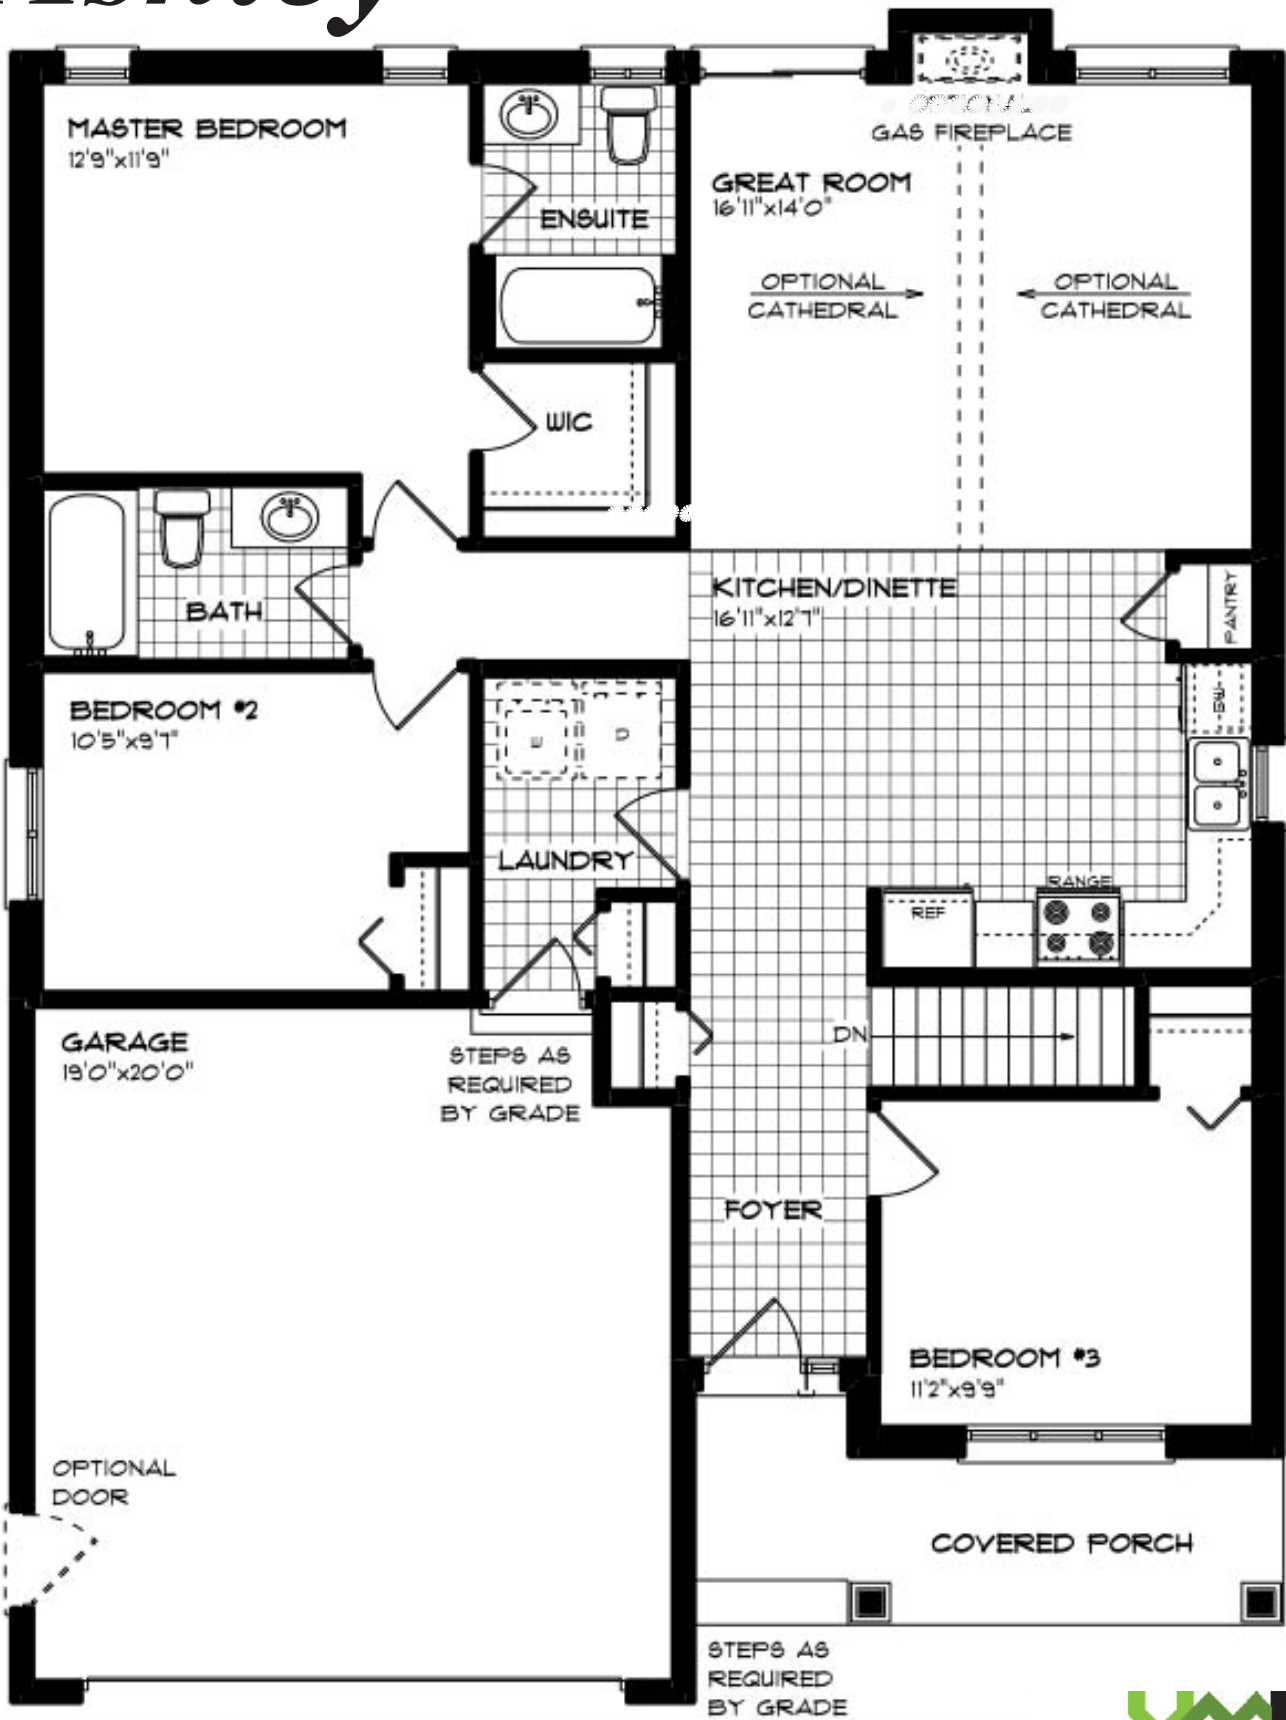

The Ashley

Room sizes are approximate and subject to change

Total sq/ft.
1,325

The Ashley

Room sizes are approximate and subject to change