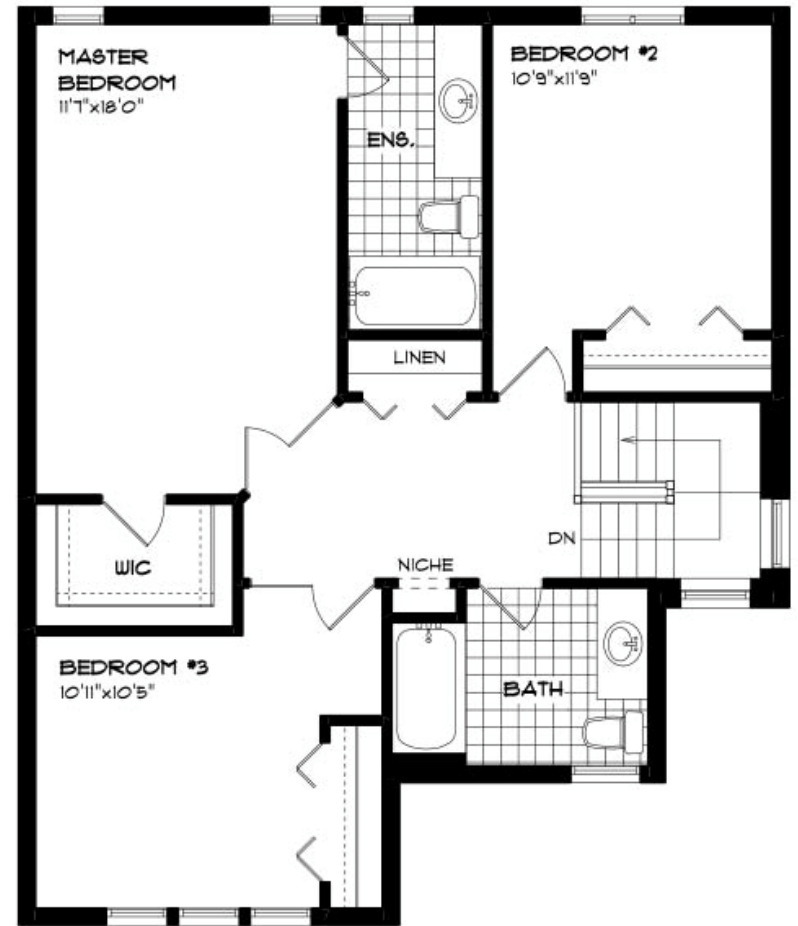

The *Leyland*

\$604,900

3D Tour Here!

Room sizes are approximate and subject to change

**Total sq/ft.
1,836**

**Vander Molen
HOMES** Inc.

TARION
PROTECTING ONTARIO'S NEW HOME BUYERS

The *Leyland*

* Gas Fireplace Included*

Room sizes are approximate and subject to change

Total sq/ft.
1,836

Vander Molen
HOMES Inc.