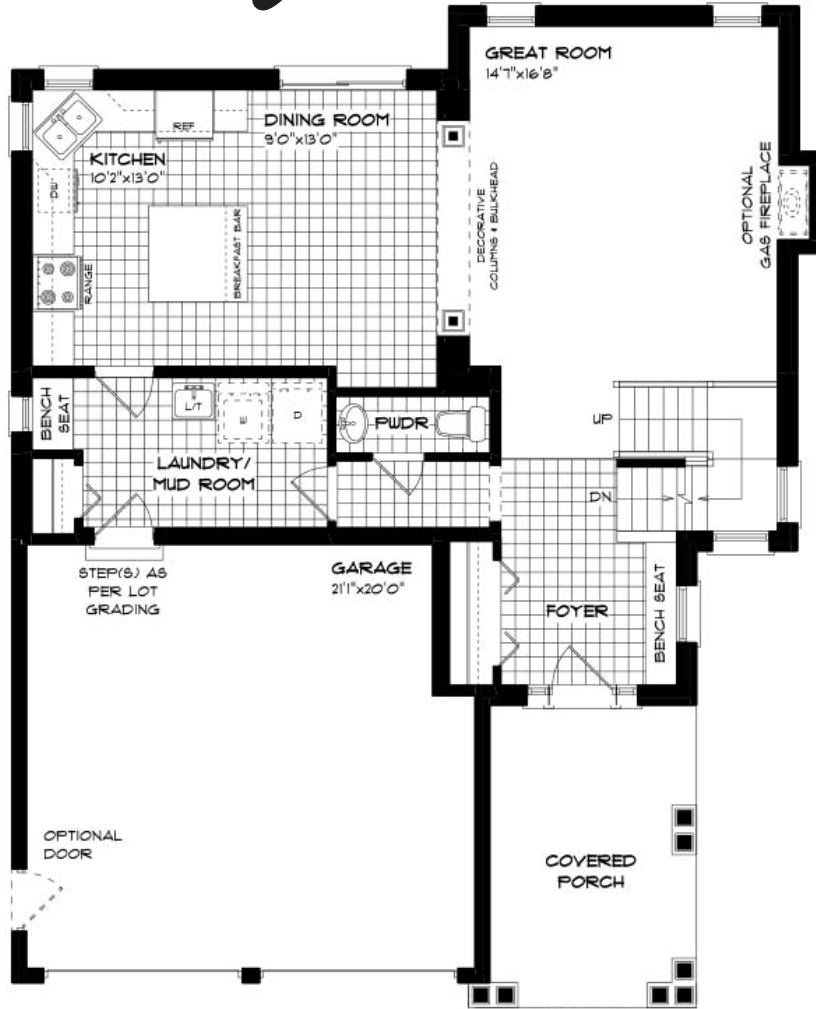

The *Leyland*

\$604,900

3D Tour Here!

Room sizes are approximate and subject to change

**Total sq/ft.
1,836**

**Vander Molen
HOMES** Inc.

TARION
PROTECTING ONTARIO'S NEW HOME BUYERS

The *Leyland*

* Gas Fireplace Included*

Room sizes are approximate and subject to change

Total sq/ft.
1,836

Vander Molen
HOMES Inc.