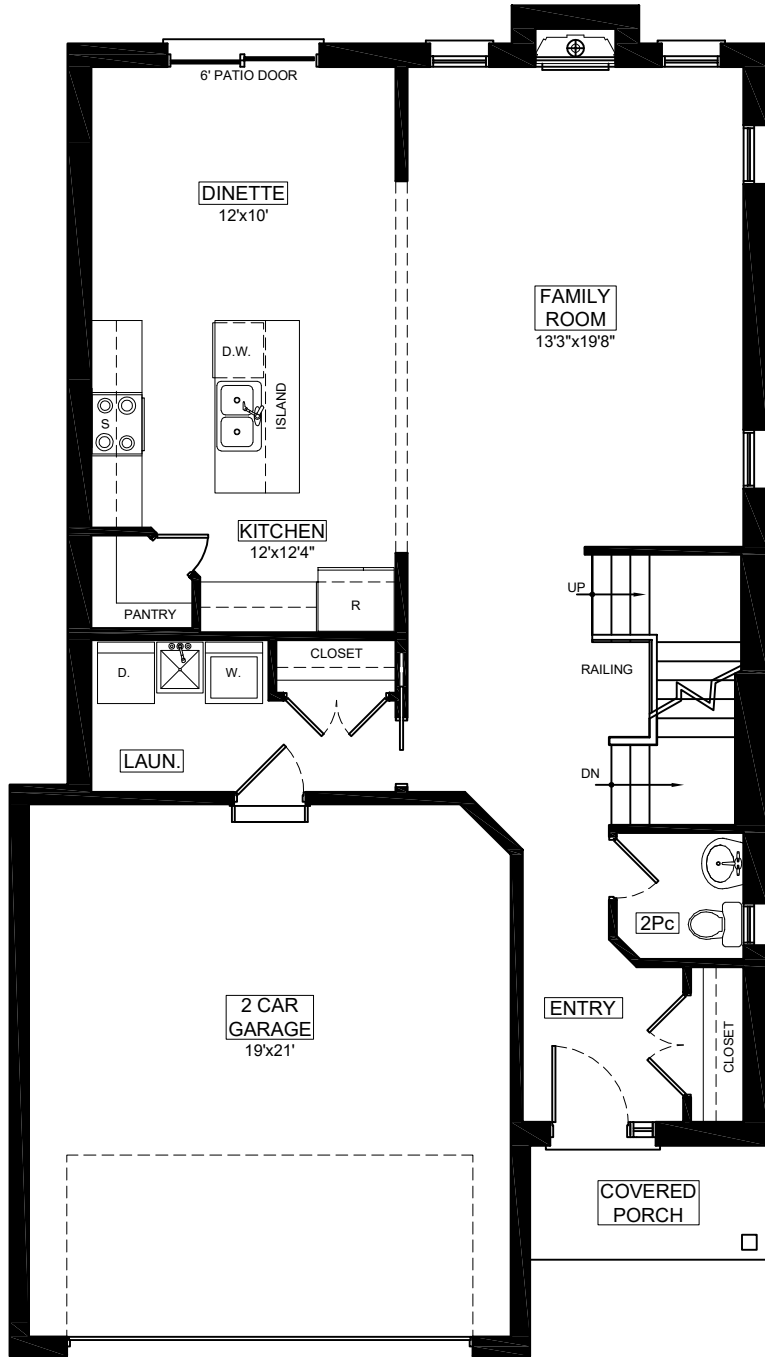

Silver Springs

the **Austin**

3 Bedroom - 1956 SqFt

MAIN FLOOR PLAN

963 Sq.Ft.

2ND FLOOR PLAN

993 Sq.Ft.

the Austin