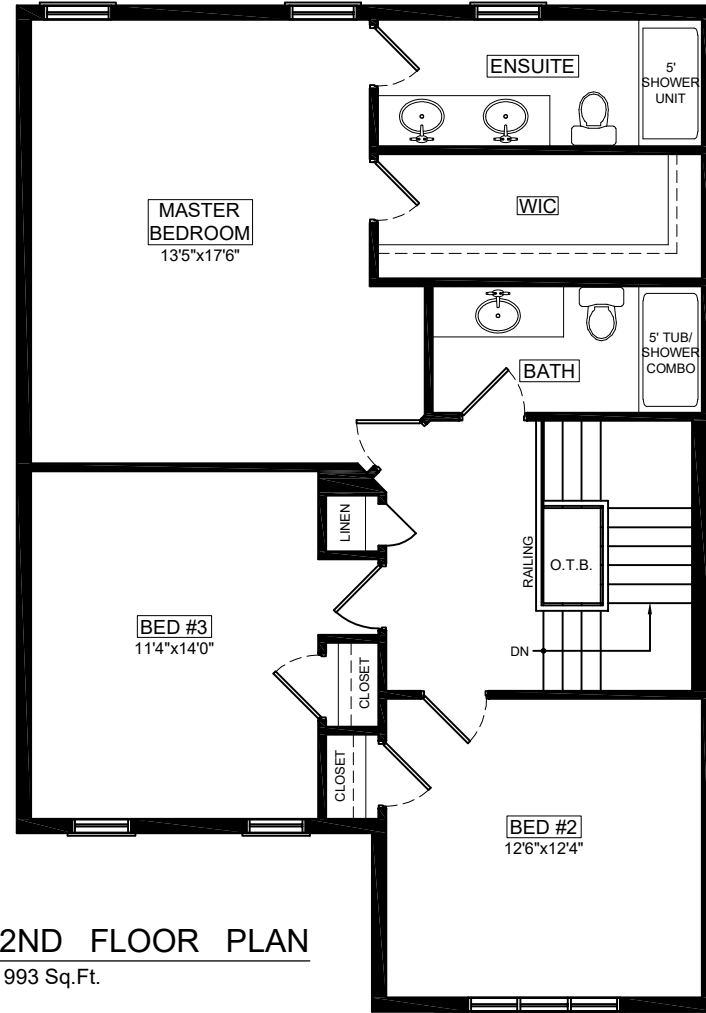

Silver Springs

the **Austin**

3 Bedroom - 1956 SqFt

MAIN FLOOR PLAN

963 Sq.Ft.

2ND FLOOR PLAN

993 Sq.Ft.

the Austin